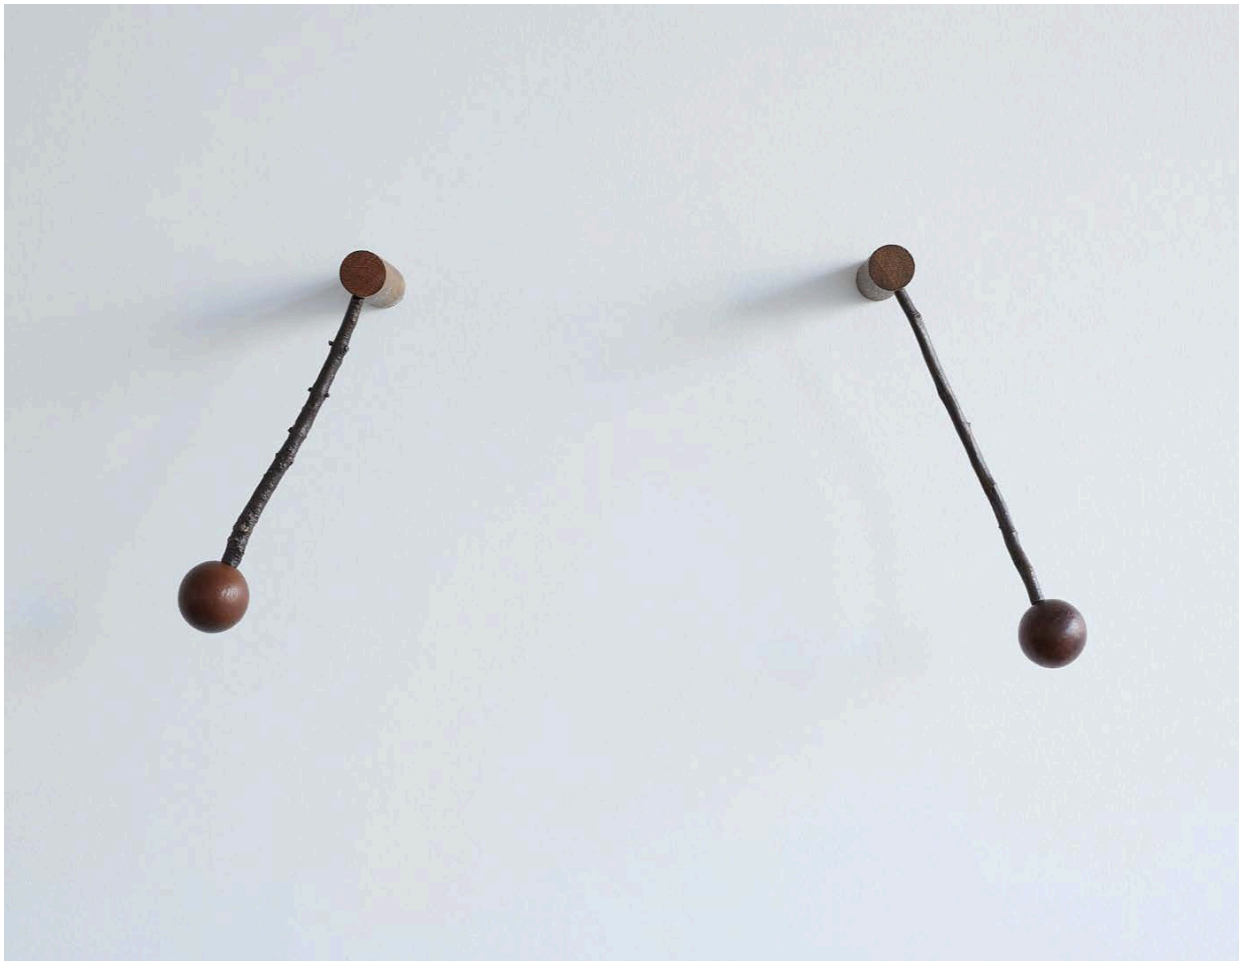

Wayne
Youle

Ethic. 7-5, 2023
Cast bronze, ladder rungs,
wooden balls
140 x 75 x 185mm
NZ $1,850