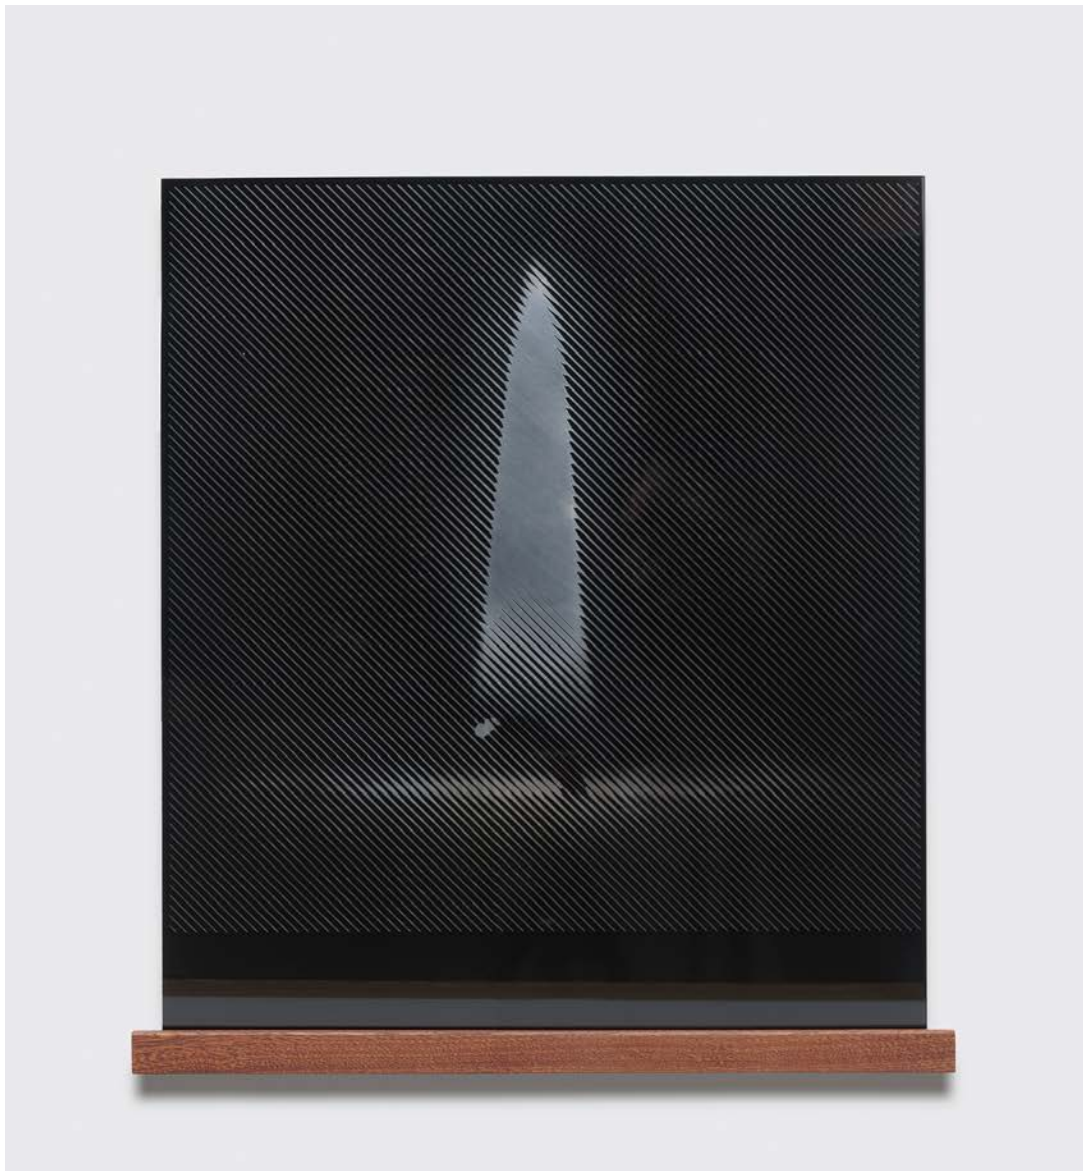

Aaron
Beehre

Ilarion, 2023
ACM (aluminium composite
material), wood shelf
430 x 470 x 3mm
Edition of 3
NZ $790